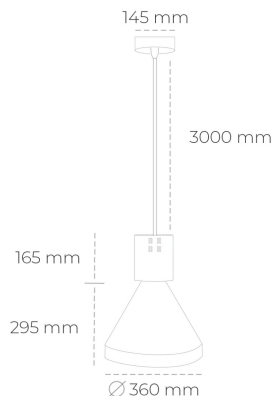

DOWNLIGHT PARTHEN 1 930 31W 45° WHITE PREMIUM WHITE ON/OFF

LED	COB
Light colour	3000 [K] PREMIUM WHITE
CRI	90
Led chip flux	3911 [lm]
Luminous flux	3519 [lm]
System power	31 [W]
Luminaire Efficiency	114 [lm/W]
Beam angle	45°
Controller	ON/OFF
MacAdam	3 SDCM

Downlight LED

Suspended LED decorative luminaire. Aluminium housing. Plastic cover included. Available in white, black and grey. Any RAL palette colour available on enquiry. Reflector beams available: 15°, 23°, 38°, 45° and 60°. Maximum power is 31W.

LUMINAIRE

Weight	2,13 [kg]
Protection rating IP , IK , class	IP 20, IK 1,
Luminaire colour	WHITE
Cover	Plastic
Operating voltage	220-240V 50-60Hz

Note: All data are typical values. Tolerance of measurements +/-10% System features may change with product improvements due to technical advances.

OPTIONS

RAL colours on enquiry, Casambi on enquiry, DALI on enquiry, Phase-cut dimming on enquiry.

Generated: 26.06.2024

+48 32 388 80 00

www.cora.pl
cora@cora.pl

Street: Ignatza Hakuby 18
41-914 Bytom, Polska