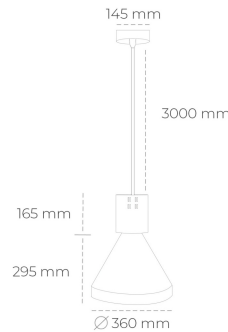

# DOWNLIGHT PARTHEN 1 930 11W 38° WHITE PREMIUM WHITE ON/OFF

Article number: N221-K0003-HE930-HA-G38-ZA01\_250-S1-###

LED	COB
Light colour	3000 [K] PREMIUM WHITE
CRI	
Led chip flux	90
Luminous flux	1497 [lm]
System power	1347 [lm]
Luminaire Efficiency	11 [W]
Beam angle	122 [lm/W]
Controller	38°
MacAdam	ON/OFF 3 SDCM

## Downlight LED

Suspended LED decorative luminaire. Aluminium housing. Plastic cover included. Available in white, black and grey. Any RAL palette colour available on enquiry. Reflector beams available: 15°, 23°, 38°, 45° and 60°. Maximum power is 31W.

## LUMINAIRE

Weight	2.13 [kg]
Protection rating IP , IK , class	IP 20, IK 1,
Luminaire colour	WHITE
Cover	Plastic
Operating voltage	220-240V 50-60Hz

Note: All data are typical values. Tolerance of measurements +/-10%  
System features may change with product improvements due to technical advances.