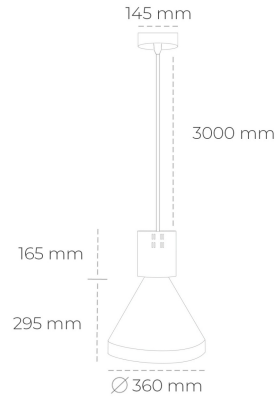

DOWNLIGHT PARTHEN 1 930 20W 23° WHITE PREMIUM WHITE ON/OFF

LED	COB
Light colour	3000 [K] PREMIUM WHITE
CRI	90
Led chip flux	2880 [lm]
Luminous flux	2592 [lm]
System power	20 [W]
Luminaire Efficiency	130 [lm/W]
Beam angle	23°
Controller	ON/OFF
MacAdam	3 SDCM

Downlight LED

Suspended LED decorative luminaire. Aluminium housing. Plastic cover included. Available in white, black and grey. Any RAL palette colour available on enquiry. Reflector beams available: 15°, 23°, 38°, 45° and 60°. Maximum power is 31W.

LUMINAIRE

Weight	2,13 [kg]
Protection rating IP , IK , class	IP 20, IK 1,
Luminaire colour	WHITE
Cover	Plastic
Operating voltage	220-240V 50-60Hz

Note: All data are typical values. Tolerance of measurements +/-10% System features may change with product improvements due to technical advances.

OPTIONS

RAL colours on enquiry, Casambi on enquiry, DALI on enquiry, Phase-cut dimming on enquiry.

Generated: 26.06.2024

+48 32 388 80 00

www.corra.pl
cora@cora.pl

Street: Ignatza Hakuby 18
41-914 Bytom, Polska