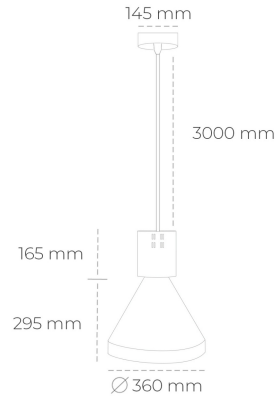

DOWNLIGHT PARTHEN 1 957 14W 60° WHITE SPECIAL ON/OFF

LED	COB
Light colour	5700 [K] SPECIAL
CRI	90
Led chip flux	1820 [lm]
Luminous flux	1638 [lm]
System power	14 [W]
Luminaire Efficiency	117 [lm/W]
Beam angle	60°
Controller	ON/OFF
MacAdam	3 SDCM

Downlight LED

Suspended LED decorative luminaire. Aluminium housing. Plastic cover included. Available in white, black and grey. Any RAL palette colour available on enquiry. Reflector beams available: 15°, 23°, 38°, 45° and 60°. Maximum power is 31W.

LUMINAIRE

Weight	2,13 [kg]
Protection rating IP , IK , class	IP 20, IK 1,
Luminaire colour	WHITE
Cover	Plastic
Operating voltage	220-240V 50-60Hz

Note: All data are typical values. Tolerance of measurements +/-10% System features may change with product improvements due to technical advances.

OPTIONS

RAL colours on enquiry, Casambi on enquiry, DALI on enquiry, Phase-cut dimming on enquiry.

Generated: 29.06.2024

+48 32 388 80 00

www.cora.pl
cora@cora.pl

Street: Ignatza Hakuby 18
41-914 Bytom, Polska