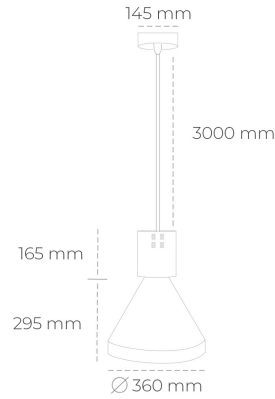

DOWNLIGHT PARTHEN 1 942 23W 45° WHITE MEAT WHITE ON/OFF

Article number: N221-K0003-CC942-H5-G45-ZA02_600-S1-###

LED	COB
Light colour	4200 [K] MEAT WHITE
CRI	90
Led chip flux	2340 [lm]
Luminous flux	2106 [lm]
System power	23 [W]
Luminaire Efficiency	92 [lm/W]
Beam angle	45°
Controller	ON/OFF
MacAdam	3 SDCM

Downlight LED

Suspended LED decorative luminaire. Aluminium housing. Plastic cover included. Available in white, black and grey. Any RAL palette colour available on enquiry. Reflector beams available: 15°, 23°, 38°, 45° and 60°. Maximum power is 31W.

LUMINAIRE

Weight	2,13 [kg]
Protection rating IP , IK , class	IP 20, IK 1,
Luminaire colour	WHITE
Cover	Plastic
Operating voltage	220-240V 50-60Hz

Note: All data are typical values. Tolerance of measurements +/-10% System features may change with product improvements due to technical advances.