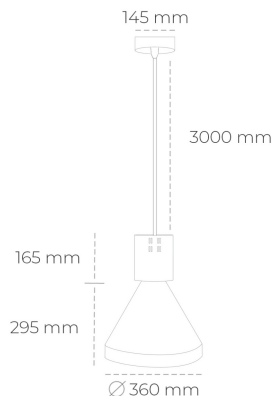

DOWNLIGHT PARTHEN 1 942 23W 38° WHITE MEAT WHITE ON/OFF

LED	COB
Light colour	4200 [K] MEAT WHITE
CRI	90
Led chip flux	2340 [lm]
Luminous flux	2106 [lm]
System power	23 [W]
Luminaire Efficiency	92 [lm/W]
Beam angle	38°
Controller	ON/OFF
MacAdam	3 SDCM

Downlight LED

Suspended LED decorative luminaire. Aluminium housing. Plastic cover included. Available in white, black and grey. Any RAL palette colour available on enquiry. Reflector beams available: 15°, 23°, 38°, 45° and 60°. Maximum power is 31W.

LUMINAIRE

Weight	2,13 [kg]
Protection rating IP , IK , class	IP 20, IK 1,
Luminaire colour	WHITE
Cover	Plastic
Operating voltage	220-240V 50-60Hz

Note: All data are typical values. Tolerance of measurements +/-10% System features may change with product improvements due to technical advances.

OPTIONS

RAL colours on enquiry, Casambi on enquiry, DALI on enquiry, Phase-cut dimming on enquiry.

Generated: 29.06.2024

+48 32 388 80 00

www.cora.pl
cora@cora.pl

Street: Ignatza Hakuby 18
41-914 Bytom, Polska