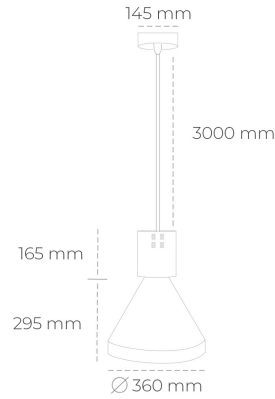

DOWNLIGHT PARTHEN 1 942 31W 15° WHITE MEAT WHITE ON/OFF

LED	COB
Light colour	4200 [K] MEAT WHITE
CRI	90
Led chip flux	3040 [lm]
Luminous flux	2736 [lm]
System power	31 [W]
Luminaire Efficiency	88 [lm/W]
Beam angle	15°
Controller	ON/OFF
MacAdam	3 SDCM

Downlight LED

Suspended LED decorative luminaire. Aluminium housing. Plastic cover included. Available in white, black and grey. Any RAL palette colour available on enquiry. Reflector beams available: 15°, 23°, 38°, 45° and 60°. Maximum power is 31W.

LUMINAIRE

Weight	2,13 [kg]
Protection rating IP , IK , class	IP 20, IK 1,
Luminaire colour	WHITE
Cover	Plastic
Operating voltage	220-240V 50-60Hz

Note: All data are typical values. Tolerance of measurements +/-10% System features may change with product improvements due to technical advances.

OPTIONS

RAL colours on enquiry, Casambi on enquiry, DALI on enquiry, Phase-cut dimming on enquiry.

Generated: 26.06.2024

+48 32 388 80 00

www.cora.pl
cora@cora.pl

Street: Ignatza Hakuby 18
41-914 Bytom, Polska