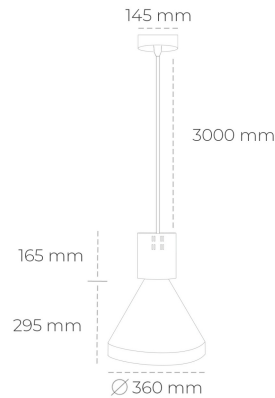

DOWNLIGHT PARTHEN 1 935 31W 60° WHITE HI EFFICIENT ON/OFF

Article number: N221-K0003-BB935-H5-G60-ZA03_800-S1-###

LED	COB
Light colour	3500 [K] HI EFFICIENT
CRI	90
Led chip flux	4723 [lm]
Luminous flux	4250 [lm]
System power	31 [W]
Luminaire Efficiency	137 [lm/W]
Beam angle	60°
Controller	ON/OFF
MacAdam	3 SDCM

Downlight LED

Suspended LED decorative luminaire. Aluminium housing. Plastic cover included. Available in white, black and grey. Any RAL palette colour available on enquiry. Reflector beams available: 15°, 23°, 38°, 45° and 60°. Maximum power is 31W.

LUMINAIRE

Weight	2,13 [kg]
Protection rating IP , IK , class	IP 20, IK 1,
Luminaire colour	WHITE
Cover	Plastic
Operating voltage	220-240V 50-60Hz

Note: All data are typical values. Tolerance of measurements +/-10% System features may change with product improvements due to technical advances.