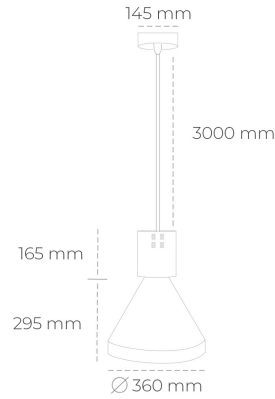

DOWNLIGHT PARTHEN 1 935 23W 15° WHITE HI EFFICIENT ON/OFF

LED	COB
Light colour	3500 [K] HI EFFICIENT
CRI	90
Led chip flux	3624 [lm]
Luminous flux	3261 [lm]
System power	23 [W]
Luminaire Efficiency	142 [lm/W]
Beam angle	15°
Controller	ON/OFF
MacAdam	3 SDCM

Downlight LED

Suspended LED decorative luminaire. Aluminium housing. Plastic cover included. Available in white, black and grey. Any RAL palette colour available on enquiry. Reflector beams available: 15°, 23°, 38°, 45° and 60°. Maximum power is 31W.

LUMINAIRE

Weight	2,13 [kg]
Protection rating IP , IK , class	IP 20, IK 1,
Luminaire colour	WHITE
Cover	Plastic
Operating voltage	220-240V 50-60Hz

Note: All data are typical values. Tolerance of measurements +/-10% System features may change with product improvements due to technical advances.

OPTIONS

RAL colours on enquiry, Casambi on enquiry, DALI on enquiry, Phase-cut dimming on enquiry.

Generated: 26.06.2024

+48 32 388 80 00

www.cora.pl
cora@cora.pl

Street: Ignatza Hakuby 18
41-914 Bytom, Polska