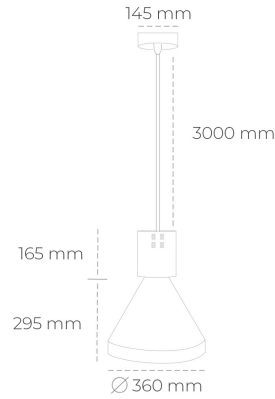

DOWNLIGHT PARTHEN 1 930 31W 60° WHITE HI EFFICIENT ON/OFF

LED	COB
Light colour	3000 [K] HI EFFICIENT
CRI	90
Led chip flux	4956 [lm]
Luminous flux	4460 [lm]
System power	31 [W]
Luminaire Efficiency	144 [lm/W]
Beam angle	60°
Controller	ON/OFF
MacAdam	3 SDCM

Downlight LED

Suspended LED decorative luminaire. Aluminium housing. Plastic cover included. Available in white, black and grey. Any RAL palette colour available on enquiry. Reflector beams available: 15°, 23°, 38°, 45° and 60°. Maximum power is 31W.

LUMINAIRE

Weight	2,13 [kg]
Protection rating IP , IK , class	IP 20, IK 1,
Luminaire colour	WHITE
Cover	Plastic
Operating voltage	220-240V 50-60Hz

Note: All data are typical values. Tolerance of measurements +/-10% System features may change with product improvements due to technical advances.

OPTIONS

RAL colours on enquiry, Casambi on enquiry, DALI on enquiry, Phase-cut dimming on enquiry.

Generated: 26.06.2024

+48 32 388 80 00

www.cora.pl
cora@cora.pl

Street: Ignatza Hakuby 18
41-914 Bytom, Polska