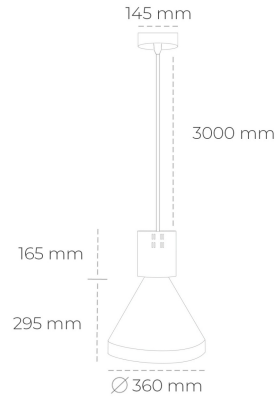

DOWNLIGHT PARTHEN 1 930 23W 45° WHITE HI EFFICIENT ON/OFF

LED	COB
Light colour	3000 [K] HI EFFICIENT
CRI	90
Led chip flux	3787 [lm]
Luminous flux	3408 [lm]
System power	23 [W]
Luminaire Efficiency	148 [lm/W]
Beam angle	45°
Controller	ON/OFF
MacAdam	3 SDCM

Downlight LED

Suspended LED decorative luminaire. Aluminium housing. Plastic cover included. Available in white, black and grey. Any RAL palette colour available on enquiry. Reflector beams available: 15°, 23°, 38°, 45° and 60°. Maximum power is 31W.

LUMINAIRE

Weight	2,13 [kg]
Protection rating IP , IK , class	IP 20, IK 1,
Luminaire colour	WHITE
Cover	Plastic
Operating voltage	220-240V 50-60Hz

Note: All data are typical values. Tolerance of measurements +/-10% System features may change with product improvements due to technical advances.

OPTIONS

RAL colours on enquiry, Casambi on enquiry, DALI on enquiry, Phase-cut dimming on enquiry.

Generated: 26.06.2024

+48 32 388 80 00

www.cora.pl
cora@cora.pl

Street: Ignatza Hakuby 18
41-914 Bytom, Polska