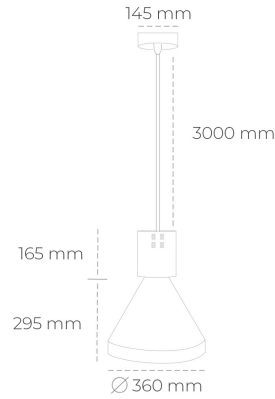

DOWNLIGHT PARTHEN 1 930 10W 45° WHITE HI EFFICIENT ON/OFF

LED	COB
Light colour	3000 [K] HI EFFICIENT
CRI	90
Led chip flux	1623 [lm]
Luminous flux	1460 [lm]
System power	10 [W]
Luminaire Efficiency	146 [lm/W]
Beam angle	45°
Controller	ON/OFF
MacAdam	3 SDCM

Downlight LED

Suspended LED decorative luminaire. Aluminium housing. Plastic cover included. Available in white, black and grey. Any RAL palette colour available on enquiry. Reflector beams available: 15°, 23°, 38°, 45° and 60°. Maximum power is 31W.

LUMINAIRE

Weight	2,13 [kg]
Protection rating IP , IK , class	IP 20, IK 1,
Luminaire colour	WHITE
Cover	Plastic
Operating voltage	220-240V 50-60Hz

Note: All data are typical values. Tolerance of measurements +/-10% System features may change with product improvements due to technical advances.

OPTIONS

RAL colours on enquiry, Casambi on enquiry, DALI on enquiry, Phase-cut dimming on enquiry.

Generated: 26.06.2024

+48 32 388 80 00

www.cora.pl
cora@cora.pl

Street: Ignatza Hakuby 18
41-914 Bytom, Polska