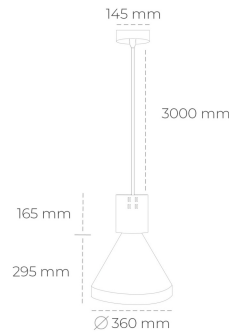

DOWNLIGHT PARTHEN 1 825 27W 45° BLACK BREAD ON/OFF

Article number: N221-K0002-VF825-H5-G45-ZA02_700-S1-###

LED	COB
Light colour	2500 [K] BREAD
CRI	80
Led chip flux	3169 [lm]
Luminous flux	2852 [lm]
System power	27 [W]
Luminaire Efficiency	106 [lm/W]
Beam angle	45°
Controller	ON/OFF
MacAdam	3 SDCM

Downlight LED

Suspended LED decorative luminaire. Aluminium housing. Plastic cover included. Available in white, black and grey. Any RAL palette colour available on enquiry. Reflector beams available: 15°, 23°, 38°, 45° and 60°. Maximum power is 31W.

LUMINAIRE

Weight	2.13 [kg]
Protection rating IP , IK , class	IP 20, IK 1,
Luminaire colour	BLACK
Cover	Plastic
Operating voltage	220-240V 50-60Hz

Note: All data are typical values. Tolerance of measurements +/-10%
System features may change with product improvements due to technical advances.