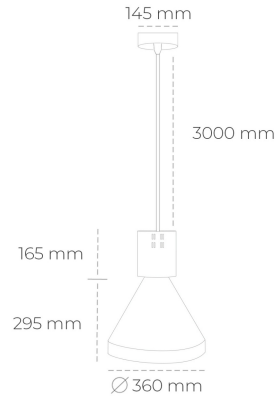

DOWNLIGHT PARTHEN 1 940 27W 23° BLACK | ON/OFF

Article number: N221-K0002-RF940-H5-G23-ZA02_700-S1-###

LED	COB
Light colour	4000 [K]
CRI	90
Led chip flux	3383 [lm]
Luminous flux	3044 [lm]
System power	27 [W]
Luminaire Efficiency	113 [lm/W]
Beam angle	23°
Controller	ON/OFF
MacAdam	3 SDCM

Downlight LED

Suspended LED decorative luminaire. Aluminium housing. Plastic cover included. Available in white, black and grey. Any RAL palette colour available on enquiry. Reflector beams available: 15°, 23°, 38°, 45° and 60°. Maximum power is 31W.

LUMINAIRE

Weight	2,13 [kg]
Protection rating IP , IK , class	IP 20, IK 1,
Luminaire colour	BLACK
Cover	Plastic
Operating voltage	220-240V 50-60Hz

Note: All data are typical values. Tolerance of measurements +/-10% System features may change with product improvements due to technical advances.