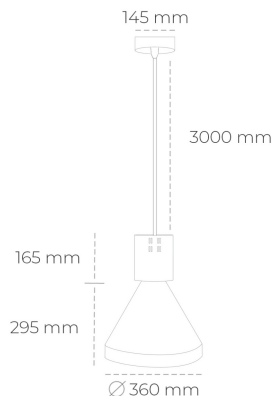

DOWNLIGHT PARTHEN 1 940 14W 15° BLACK | ON/OFF

LED	COB
Light colour	4000 [K] |
CRI	90
Led chip flux	1691 [lm]
Luminous flux	1521 [lm]
System power	14 [W]
Luminaire Efficiency	109 [lm/W]
Beam angle	15°
Controller	ON/OFF
MacAdam	3 SDCM

Downlight LED

Suspended LED decorative luminaire. Aluminium housing. Plastic cover included. Available in white, black and grey. Any RAL palette colour available on enquiry. Reflector beams available: 15°, 23°, 38°, 45° and 60°. Maximum power is 31W.

LUMINAIRE

Weight	2,13 [kg]
Protection rating IP , IK , class	IP 20, IK 1,
Luminaire colour	BLACK
Cover	Plastic
Operating voltage	220-240V 50-60Hz

Note: All data are typical values. Tolerance of measurements +/-10% System features may change with product improvements due to technical advances.

OPTIONS

RAL colours on enquiry, Casambi on enquiry, DALI on enquiry, Phase-cut dimming on enquiry.

Generated: 26.06.2024

+48 32 388 80 00

www.cora.pl
cora@cora.pl

Street: Ignatza Hakuby 18
41-914 Bytom, Polska