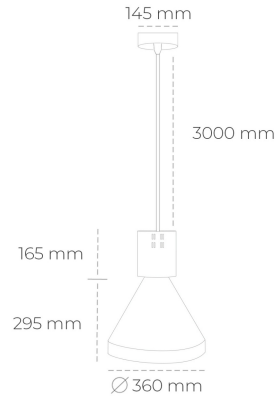

DOWNLIGHT PARTHEN 1 930 25W 23° BLACK | ON/OFF

Article number: N221-K0002-RF930-H5-G23-ZA02_650-S1-###

LED	COB
Light colour	3000 [K]
CRI	90
Led chip flux	2997 [lm]
Luminous flux	2697 [lm]
System power	25 [W]
Luminaire Efficiency	108 [lm/W]
Beam angle	23°
Controller	ON/OFF
MacAdam	3 SDCM

Downlight LED

Suspended LED decorative luminaire. Aluminium housing. Plastic cover included. Available in white, black and grey. Any RAL palette colour available on enquiry. Reflector beams available: 15°, 23°, 38°, 45° and 60°. Maximum power is 31W.

LUMINAIRE

Weight	2,13 [kg]
Protection rating IP , IK , class	IP 20, IK 1,
Luminaire colour	BLACK
Cover	Plastic
Operating voltage	220-240V 50-60Hz

Note: All data are typical values. Tolerance of measurements +/-10% System features may change with product improvements due to technical advances.