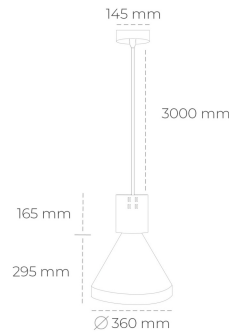

DOWNLIGHT PARTHEN 1 927 14W 15° BLACK | ON/OFF

Article number: N221-K0002-RF927-H5-G15-ZA01_350-S1-###

LED	COB
Light colour	2700 [K]
CRI	80
Led chip flux	1555 [lm]
Luminous flux	1399 [lm]
System power	14 [W]
Luminaire Efficiency	100 [lm/W]
Beam angle	15°
Controller	ON/OFF
MacAdam	3 SDCM

Downlight LED

Suspended LED decorative luminaire. Aluminium housing. Plastic cover included. Available in white, black and grey. Any RAL palette colour available on enquiry. Reflector beams available: 15°, 23°, 38°, 45° and 60°. Maximum power is 31W.

LUMINAIRE

Weight	2.13 [kg]
Protection rating IP , IK , class	IP 20, IK 1,
Luminaire colour	BLACK
Cover	Plastic
Operating voltage	220-240V 50-60Hz

Note: All data are typical values. Tolerance of measurements +/-10%
System features may change with product improvements due to technical advances.