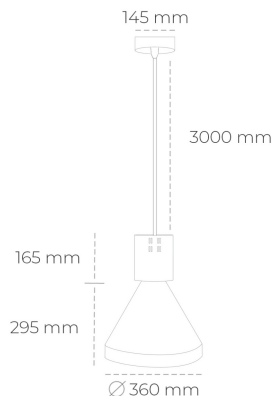

DOWNLIGHT PARTHEN 1 850 19W 45° BLACK | ON/OFF

LED	COB
Light colour	5000 [K] |
CRI	80
Led chip flux	2895 [lm]
Luminous flux	2605 [lm]
System power	19 [W]
Luminaire Efficiency	137 [lm/W]
Beam angle	45°
Controller	ON/OFF
MacAdam	3 SDCM

Downlight LED

Suspended LED decorative luminaire. Aluminium housing. Plastic cover included. Available in white, black and grey. Any RAL palette colour available on enquiry. Reflector beams available: 15°, 23°, 38°, 45° and 60°. Maximum power is 31W.

LUMINAIRE

Weight	2,13 [kg]
Protection rating IP , IK , class	IP 20, IK 1,
Luminaire colour	BLACK
Cover	Plastic
Operating voltage	220-240V 50-60Hz

Note: All data are typical values. Tolerance of measurements +/-10% System features may change with product improvements due to technical advances.

OPTIONS

RAL colours on enquiry, Casambi on enquiry, DALI on enquiry, Phase-cut dimming on enquiry.

Generated: 26.06.2024

+48 32 388 80 00

www.cora.pl
cora@cora.pl

Street: Ignatza Hakuby 18
41-914 Bytom, Polska