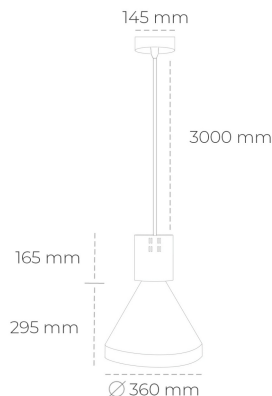

DOWNLIGHT PARTHEN 1 840 31W 60° BLACK | ON/OFF

LED	COB
Light colour	4000 [K] |
CRI	80
Led chip flux	4542 [lm]
Luminous flux	4087 [lm]
System power	31 [W]
Luminaire Efficiency	132 [lm/W]
Beam angle	60°
Controller	ON/OFF
MacAdam	3 SDCM

Downlight LED

Suspended LED decorative luminaire. Aluminium housing. Plastic cover included. Available in white, black and grey. Any RAL palette colour available on enquiry. Reflector beams available: 15°, 23°, 38°, 45° and 60°. Maximum power is 31W.

LUMINAIRE

Weight	2,13 [kg]
Protection rating IP , IK , class	IP 20, IK 1,
Luminaire colour	BLACK
Cover	Plastic
Operating voltage	220-240V 50-60Hz

Note: All data are typical values. Tolerance of measurements +/-10% System features may change with product improvements due to technical advances.

OPTIONS

RAL colours on enquiry, Casambi on enquiry, DALI on enquiry, Phase-cut dimming on enquiry.

Generated: 29.06.2024

+48 32 388 80 00

www.cora.pl
cora@cora.pl

Street: Ignatza Hakuby 18
41-914 Bytom, Polska