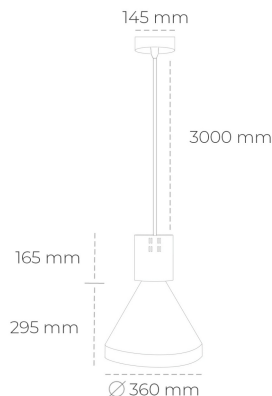

DOWNLIGHT PARTHEN 1 840 27W 45° BLACK | ON/OFF

LED	COB
Light colour	4000 [K] |
CRI	80
Led chip flux	3974 [lm]
Luminous flux	3576 [lm]
System power	27 [W]
Luminaire Efficiency	132 [lm/W]
Beam angle	45°
Controller	ON/OFF
MacAdam	3 SDCM

Downlight LED

Suspended LED decorative luminaire. Aluminium housing. Plastic cover included. Available in white, black and grey. Any RAL palette colour available on enquiry. Reflector beams available: 15°, 23°, 38°, 45° and 60°. Maximum power is 31W.

LUMINAIRE

Weight	2,13 [kg]
Protection rating IP , IK , class	IP 20, IK 1,
Luminaire colour	BLACK
Cover	Plastic
Operating voltage	220-240V 50-60Hz

Note: All data are typical values. Tolerance of measurements +/-10% System features may change with product improvements due to technical advances.

OPTIONS

RAL colours on enquiry, Casambi on enquiry, DALI on enquiry, Phase-cut dimming on enquiry.

Generated: 26.06.2024

+48 32 388 80 00

www.corra.pl
cora@corra.pl

Street: Ignatza Hakuby 18
41-914 Bytom, Polska