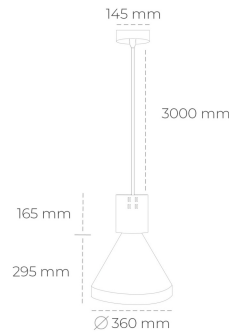

DOWNLIGHT PARTHEN 1 840 27W 23° BLACK | ON/OFF

Article number: N221-K0002-RF840-H5-G23-ZA02_700-S1-###

LED	COB
Light colour	4000 [K]
CRI	80
Led chip flux	3974 [lm]
Luminous flux	3576 [lm]
System power	27 [W]
Luminaire Efficiency	132 [lm/W]
Beam angle	23°
Controller	ON/OFF
MacAdam	3 SDCM

Downlight LED

Suspended LED decorative luminaire. Aluminium housing. Plastic cover included. Available in white, black and grey. Any RAL palette colour available on enquiry. Reflector beams available: 15°, 23°, 38°, 45° and 60°. Maximum power is 31W.

LUMINAIRE

Weight	2.13 [kg]
Protection rating IP , IK , class	IP 20, IK 1,
Luminaire colour	BLACK
Cover	Plastic
Operating voltage	220-240V 50-60Hz

Note: All data are typical values. Tolerance of measurements +/-10%
System features may change with product improvements due to technical advances.