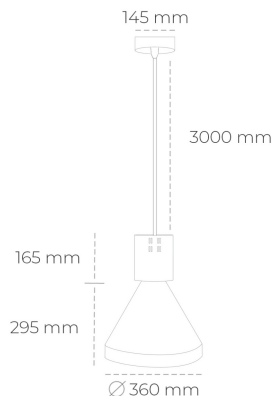

DOWNLIGHT PARTHEN 1 835 27W 60° BLACK | ON/OFF

LED	COB
Light colour	3500 [K] |
CRI	80
Led chip flux	3896 [lm]
Luminous flux	3506 [lm]
System power	27 [W]
Luminaire Efficiency	130 [lm/W]
Beam angle	60°
Controller	ON/OFF
MacAdam	3 SDCM

Downlight LED

Suspended LED decorative luminaire. Aluminium housing. Plastic cover included. Available in white, black and grey. Any RAL palette colour available on enquiry. Reflector beams available: 15°, 23°, 38°, 45° and 60°. Maximum power is 31W.

LUMINAIRE

Weight	2,13 [kg]
Protection rating IP , IK , class	IP 20, IK 1,
Luminaire colour	BLACK
Cover	Plastic
Operating voltage	220-240V 50-60Hz

Note: All data are typical values. Tolerance of measurements +/-10% System features may change with product improvements due to technical advances.

OPTIONS

RAL colours on enquiry, Casambi on enquiry, DALI on enquiry, Phase-cut dimming on enquiry.

Generated: 26.06.2024

+48 32 388 80 00

www.cora.pl
cora@cora.pl

Street: Ignatza Hakuby 18
41-914 Bytom, Polska