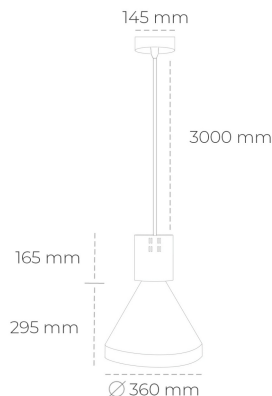

DOWNLIGHT PARTHEN 1 830 25W 23° BLACK | ON/OFF

LED	COB
Light colour	3000 [K] |
CRI	80
Led chip flux	3538 [lm]
Luminous flux	3184 [lm]
System power	25 [W]
Luminaire Efficiency	127 [lm/W]
Beam angle	23°
Controller	ON/OFF
MacAdam	3 SDCM

Downlight LED

Suspended LED decorative luminaire. Aluminium housing. Plastic cover included. Available in white, black and grey. Any RAL palette colour available on enquiry. Reflector beams available: 15°, 23°, 38°, 45° and 60°. Maximum power is 31W.

LUMINAIRE

Weight	2,13 [kg]
Protection rating IP , IK , class	IP 20, IK 1,
Luminaire colour	BLACK
Cover	Plastic
Operating voltage	220-240V 50-60Hz

Note: All data are typical values. Tolerance of measurements +/-10% System features may change with product improvements due to technical advances.

OPTIONS

RAL colours on enquiry, Casambi on enquiry, DALI on enquiry, Phase-cut dimming on enquiry.

Generated: 26.06.2024

+48 32 388 80 00

www.cora.pl
cora@cora.pl

Street: Ignatza Hakuby 18
41-914 Bytom, Polska