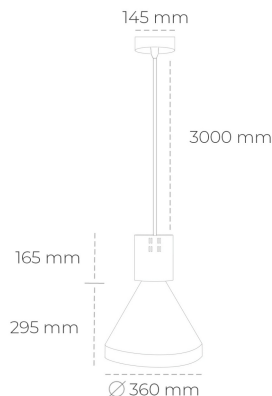

DOWNLIGHT PARTHEN 1 827 31W 60° BLACK | ON/OFF

LED	COB
Light colour	2700 [K] |
CRI	80
Led chip flux	4311 [lm]
Luminous flux	3879 [lm]
System power	31 [W]
Luminaire Efficiency	125 [lm/W]
Beam angle	60°
Controller	ON/OFF
MacAdam	3 SDCM

Downlight LED

Suspended LED decorative luminaire. Aluminium housing. Plastic cover included. Available in white, black and grey. Any RAL palette colour available on enquiry. Reflector beams available: 15°, 23°, 38°, 45° and 60°. Maximum power is 31W.

LUMINAIRE

Weight	2,13 [kg]
Protection rating IP , IK , class	IP 20, IK 1,
Luminaire colour	BLACK
Cover	Plastic
Operating voltage	220-240V 50-60Hz

Note: All data are typical values. Tolerance of measurements +/-10% System features may change with product improvements due to technical advances.

OPTIONS

RAL colours on enquiry, Casambi on enquiry, DALI on enquiry, Phase-cut dimming on enquiry.

Generated: 26.06.2024

+48 32 388 80 00

www.cora.pl
cora@cora.pl

Street: Ignatza Hakuby 18
41-914 Bytom, Polska