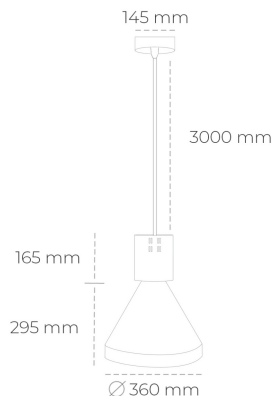

DOWNLIGHT PARTHEN 1 827 10W 38° BLACK | ON/OFF

LED	COB
Light colour	2700 [K] |
CRI	80
Led chip flux	1347 [lm]
Luminous flux	1212 [lm]
System power	10 [W]
Luminaire Efficiency	121 [lm/W]
Beam angle	38°
Controller	ON/OFF
MacAdam	3 SDCM

Downlight LED

Suspended LED decorative luminaire. Aluminium housing. Plastic cover included. Available in white, black and grey. Any RAL palette colour available on enquiry. Reflector beams available: 15°, 23°, 38°, 45° and 60°. Maximum power is 31W.

LUMINAIRE

Weight	2,13 [kg]
Protection rating IP , IK , class	IP 20, IK 1,
Luminaire colour	BLACK
Cover	Plastic
Operating voltage	220-240V 50-60Hz

Note: All data are typical values. Tolerance of measurements +/-10% System features may change with product improvements due to technical advances.

OPTIONS

RAL colours on enquiry, Casambi on enquiry, DALI on enquiry, Phase-cut dimming on enquiry.

Generated: 29.06.2024

+48 32 388 80 00

www.cora.pl
cora@cora.pl

Street: Ignatza Hakuby 18
41-914 Bytom, Polska