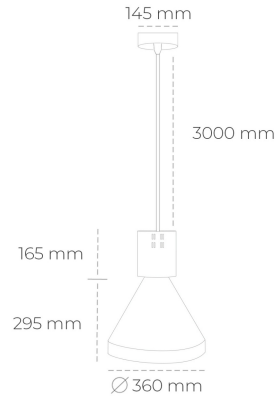

DOWNLIGHT PARTHEN 1 942 25W 60° BLACK MEAT WHITE ON/OFF

LED	COB
Light colour	4200 [K] MEAT WHITE
CRI	90
Led chip flux	2519 [lm]
Luminous flux	2267 [lm]
System power	25 [W]
Luminaire Efficiency	91 [lm/W]
Beam angle	60°
Controller	ON/OFF
MacAdam	3 SDCM

Downlight LED

Suspended LED decorative luminaire. Aluminium housing. Plastic cover included. Available in white, black and grey. Any RAL palette colour available on enquiry. Reflector beams available: 15°, 23°, 38°, 45° and 60°. Maximum power is 31W.

LUMINAIRE

Weight	2,13 [kg]
Protection rating IP , IK , class	IP 20, IK 1,
Luminaire colour	BLACK
Cover	Plastic
Operating voltage	220-240V 50-60Hz

Note: All data are typical values. Tolerance of measurements +/-10% System features may change with product improvements due to technical advances.

OPTIONS

RAL colours on enquiry, Casambi on enquiry, DALI on enquiry, Phase-cut dimming on enquiry.

Generated: 26.06.2024

+48 32 388 80 00

www.cora.pl
cora@cora.pl

Street: Ignatza Hakuby 18
41-914 Bytom, Polska