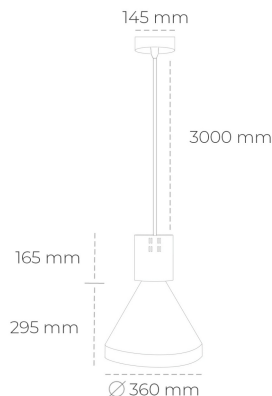

DOWNLIGHT PARTHEN 1 940 21W 38° BLACK HI EFFICIENT ON/OFF

LED	COB
Light colour	4000 [K] HI EFFICIENT
CRI	90
Led chip flux	3492 [lm]
Luminous flux	3142 [lm]
System power	21 [W]
Luminaire Efficiency	150 [lm/W]
Beam angle	38°
Controller	ON/OFF
MacAdam	3 SDCM

Downlight LED

Suspended LED decorative luminaire. Aluminium housing. Plastic cover included. Available in white, black and grey. Any RAL palette colour available on enquiry. Reflector beams available: 15°, 23°, 38°, 45° and 60°. Maximum power is 31W.

LUMINAIRE

Weight	2,13 [kg]
Protection rating IP , IK , class	IP 20, IK 1,
Luminaire colour	BLACK
Cover	Plastic
Operating voltage	220-240V 50-60Hz

Note: All data are typical values. Tolerance of measurements +/-10% System features may change with product improvements due to technical advances.

OPTIONS

RAL colours on enquiry, Casambi on enquiry, DALI on enquiry, Phase-cut dimming on enquiry.

Generated: 29.06.2024

+48 32 388 80 00

www.cora.pl
cora@cora.pl

Street: Ignatza Hakuby 18
41-914 Bytom, Polska