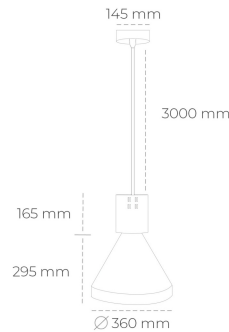

DOWNLIGHT PARTHEN 1 940 25W 23° BLACK HI EFFICIENT ON/OFF

Article number: N221-K0002-BB940-H5-G23-ZA02_650-S1-###

| | |
|----------------------|-----------------------|
| LED | COB |
| Light colour | 4000 [K] HI EFFICIENT |
| CRI | 90 |
| Led chip flux | 4090 [lm] |
| Luminous flux | 3681 [lm] |
| System power | 25 [W] |
| Luminaire Efficiency | 147 [lm/W] |
| Beam angle | 23° |
| Controller | ON/OFF |
| MacAdam | 3 SDCM |

Downlight LED

Suspended LED decorative luminaire. Aluminium housing. Plastic cover included. Available in white, black and grey. Any RAL palette colour available on enquiry. Reflector beams available: 15°, 23°, 38°, 45° and 60°. Maximum power is 31W.

LUMINAIRE

| | |
|-----------------------------------|------------------|
| Weight | 2.13 [kg] |
| Protection rating IP , IK , class | IP 20, IK 1, |
| Luminaire colour | BLACK |
| Cover | Plastic |
| Operating voltage | 220-240V 50-60Hz |