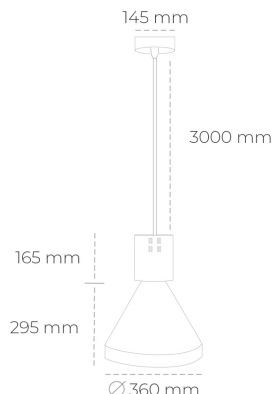

DOWNLIGHT PARTHEN 1 935 31W 60° BLACK HI EFFICIENT ON/OFF

LED	COB
Light colour	3500 [K] HI EFFICIENT
CRI	90
Led chip flux	4723 [lm]
Luminous flux	4250 [lm]
System power	31 [W]
Luminaire Efficiency	137 [lm/W]
Beam angle	60°
Controller	ON/OFF
MacAdam	3 SDCM

Downlight LED

Suspended LED decorative luminaire. Aluminium housing. Plastic cover included. Available in white, black and grey. Any RAL palette colour available on enquiry. Reflector beams available: 15°, 23°, 38°, 45° and 60°. Maximum power is 31W.

LUMINAIRE

Weight	2,13 [kg]
Protection rating IP , IK , class	IP 20, IK 1,
Luminaire colour	BLACK
Cover	Plastic
Operating voltage	220-240V 50-60Hz

Note: All data are typical values. Tolerance of measurements +/-10% System features may change with product improvements due to technical advances.

OPTIONS

RAL colours on enquiry, Casambi on enquiry, DALI on enquiry, Phase-cut dimming on enquiry.

Generated: 26.06.2024

+48 32 388 80 00

www.cora.pl
cora@cora.pl

Street: Ignatza Hakuby 18
41-914 Bytom, Polska