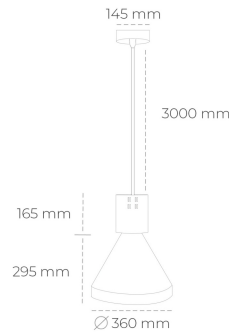

DOWNLIGHT PARTHEN 1 935 31W 45° BLACK HI EFFICIENT ON/OFF

Article number: N221-K0002-BB935-H5-G45-ZA03_800-S1-###

LED	COB
Light colour	3500 [K] HI EFFICIENT
CRI	90
Led chip flux	4723 [lm]
Luminous flux	4250 [lm]
System power	31 [W]
Luminaire Efficiency	137 [lm/W]
Beam angle	45°
Controller	ON/OFF
MacAdam	3 SDCM

Downlight LED

Suspended LED decorative luminaire. Aluminium housing. Plastic cover included. Available in white, black and grey. Any RAL palette colour available on enquiry. Reflector beams available: 15°, 23°, 38°, 45° and 60°. Maximum power is 31W.

LUMINAIRE

Weight	2.13 [kg]
Protection rating IP , IK , class	IP 20, IK 1,
Luminaire colour	BLACK
Cover	Plastic
Operating voltage	220-240V 50-60Hz

Note: All data are typical values. Tolerance of measurements +/-10%
System features may change with product improvements due to technical advances.