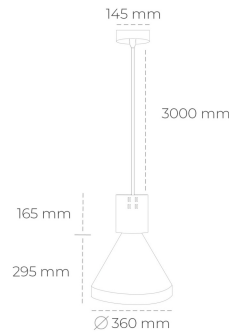

DOWNLIGHT PARTHEN 1 930 25W 23° BLACK HI EFFICIENT ON/OFF

Article number: N221-K0002-BB930-H5-G23-ZA02_650-S1-###

LED	COB
Light colour	3000 [K] HI EFFICIENT
CRI	90
Led chip flux	4084 [lm]
Luminous flux	3675 [lm]
System power	25 [W]
Luminaire Efficiency	147 [lm/W]
Beam angle	23°
Controller	ON/OFF
MacAdam	3 SDCM

Downlight LED

Suspended LED decorative luminaire. Aluminium housing. Plastic cover included. Available in white, black and grey. Any RAL palette colour available on enquiry. Reflector beams available: 15°, 23°, 38°, 45° and 60°. Maximum power is 31W.

LUMINAIRE

Weight	2.13 [kg]
Protection rating IP , IK , class	IP 20, IK 1,
Luminaire colour	BLACK
Cover	Plastic
Operating voltage	220-240V 50-60Hz

Note: All data are typical values. Tolerance of measurements +/-10%
System features may change with product improvements due to technical advances.