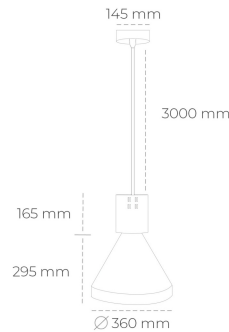

# DOWNLIGHT PARTHEN 1 825 23W 60° GREY BREAD ON/OFF

Article number: N221-K0001-VF825-H5-G60-ZA02\_600-S1-###

LED	COB
Light colour	2500 [K] BREAD
CRI	80
Led chip flux	2808 [lm]
Luminous flux	2527 [lm]
System power	23 [W]
Luminaire Efficiency	110 [lm/W]
Beam angle	60°
Controller	ON/OFF
MacAdam	3 SDCM

## Downlight LED

Suspended LED decorative luminaire. Aluminium housing. Plastic cover included. Available in white, black and grey. Any RAL palette colour available on enquiry. Reflector beams available: 15°, 23°, 38°, 45° and 60°. Maximum power is 31W.

## LUMINAIRE

Weight	2.13 [kg]
Protection rating IP , IK , class	IP 20, IK 1,
Luminaire colour	GREY
Cover	Plastic
Operating voltage	220-240V 50-60Hz

Note: All data are typical values. Tolerance of measurements +/-10%  
System features may change with product improvements due to technical advances.