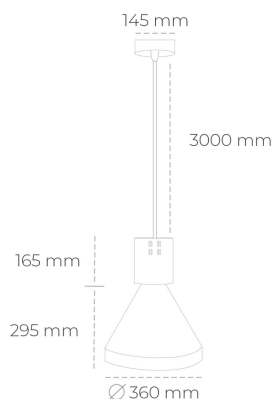

DOWNLIGHT PARTHEN 1 825 21W 45° GREY BREAD ON/OFF

LED	COB
Light colour	2500 [K] BREAD
CRI	80
Led chip flux	2574 [lm]
Luminous flux	2316 [lm]
System power	21 [W]
Luminaire Efficiency	110 [lm/W]
Beam angle	45°
Controller	ON/OFF
MacAdam	3 SDCM

Downlight LED

Suspended LED decorative luminaire. Aluminium housing. Plastic cover included. Available in white, black and grey. Any RAL palette colour available on enquiry. Reflector beams available: 15°, 23°, 38°, 45° and 60°. Maximum power is 31W.

LUMINAIRE

Weight	2,13 [kg]
Protection rating IP , IK , class	IP 20, IK 1,
Luminaire colour	GREY
Cover	Plastic
Operating voltage	220-240V 50-60Hz

Note: All data are typical values. Tolerance of measurements +/-10% System features may change with product improvements due to technical advances.

OPTIONS

RAL colours on enquiry, Casambi on enquiry, DALI on enquiry, Phase-cut dimming on enquiry.

Generated: 26.06.2024

+48 32 388 80 00

www.cora.pl
cora@cora.pl

Street: Ignatza Hakuby 18
41-914 Bytom, Polska