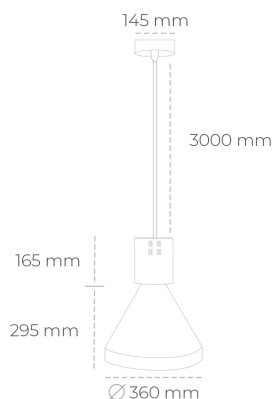

DOWNLIGHT PARTHEN 1 825 23W 15° GREY BREAD ON/OFF

LED	COB
Light colour	2500 [K] BREAD
CRI	80
Led chip flux	2808 [lm]
Luminous flux	2527 [lm]
System power	23 [W]
Luminaire Efficiency	110 [lm/W]
Beam angle	15°
Controller	ON/OFF
MacAdam	3 SDCM

Downlight LED

Suspended LED decorative luminaire. Aluminium housing. Plastic cover included. Available in white, black and grey. Any RAL palette colour available on enquiry. Reflector beams available: 15°, 23°, 38°, 45° and 60°. Maximum power is 31W.

LUMINAIRE

Weight	2,13 [kg]
Protection rating IP , IK , class	IP 20, IK 1,
Luminaire colour	GREY
Cover	Plastic
Operating voltage	220-240V 50-60Hz

Note: All data are typical values. Tolerance of measurements +/-10% System features may change with product improvements due to technical advances.

OPTIONS

RAL colours on enquiry, Casambi on enquiry, DALI on enquiry, Phase-cut dimming on enquiry.

Generated: 26.06.2024

+48 32 388 80 00

www.cora.pl
cora@cora.pl

Street: Ignatza Hakuby 18
41-914 Bytom, Polska