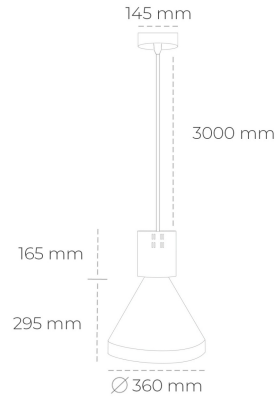

DOWNLIGHT PARTHEN 1 820 25W 45° GREY MEAT PINK ON/OFF

LED	COB
Light colour	2000 [K] MEAT PINK
CRI	80
Led chip flux	2181 [lm]
Luminous flux	1962 [lm]
System power	25 [W]
Luminaire Efficiency	78 [lm/W]
Beam angle	45°
Controller	ON/OFF
MacAdam	3 SDCM

Downlight LED

Suspended LED decorative luminaire. Aluminium housing. Plastic cover included. Available in white, black and grey. Any RAL palette colour available on enquiry. Reflector beams available: 15°, 23°, 38°, 45° and 60°. Maximum power is 31W.

LUMINAIRE

Weight	2,13 [kg]
Protection rating IP , IK , class	IP 20, IK 1,
Luminaire colour	GREY
Cover	Plastic
Operating voltage	220-240V 50-60Hz

Note: All data are typical values. Tolerance of measurements +/-10% System features may change with product improvements due to technical advances.

OPTIONS

RAL colours on enquiry, Casambi on enquiry, DALI on enquiry, Phase-cut dimming on enquiry.

Generated: 29.06.2024

+48 32 388 80 00

www.corra.pl
cora@corra.pl

Street: Ignatza Hakuby 18
41-914 Bytom, Polska