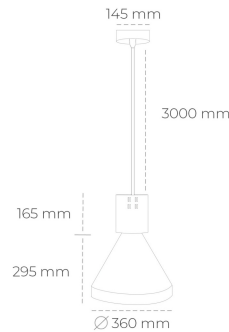

DOWNLIGHT PARTHEN 1 820 10W 15° GREY MEAT PINK ON/OFF

Article number: N221-K0001-VE820-H5-G15-ZA01_250-S1-###

LED	COB
Light colour	2000 [K] MEAT PINK
CRI	80
Led chip flux	895 [lm]
Luminous flux	805 [lm]
System power	10 [W]
Luminaire Efficiency	81 [lm/W]
Beam angle	15°
Controller	ON/OFF
MacAdam	3 SDCM

Downlight LED

Suspended LED decorative luminaire. Aluminium housing. Plastic cover included. Available in white, black and grey. Any RAL palette colour available on enquiry. Reflector beams available: 15°, 23°, 38°, 45° and 60°. Maximum power is 31W.

LUMINAIRE

Weight	2.13 [kg]
Protection rating IP , IK , class	IP 20, IK 1,
Luminaire colour	GREY
Cover	Plastic
Operating voltage	220-240V 50-60Hz

Note: All data are typical values. Tolerance of measurements +/-10%
System features may change with product improvements due to technical advances.