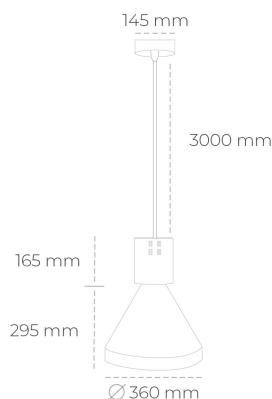

DOWNLIGHT PARTHEN 1 940 25W 45° GREY | ON/OFF

LED	COB
Light colour	4000 [K] |
CRI	90
Led chip flux	3141 [lm]
Luminous flux	2826 [lm]
System power	25 [W]
Luminaire Efficiency	113 [lm/W]
Beam angle	45°
Controller	ON/OFF
MacAdam	3 SDCM

Downlight LED

Suspended LED decorative luminaire. Aluminium housing. Plastic cover included. Available in white, black and grey. Any RAL palette colour available on enquiry. Reflector beams available: 15°, 23°, 38°, 45° and 60°. Maximum power is 31W.

LUMINAIRE

Weight	2,13 [kg]
Protection rating IP , IK , class	IP 20, IK 1,
Luminaire colour	GREY
Cover	Plastic
Operating voltage	220-240V 50-60Hz

Note: All data are typical values. Tolerance of measurements +/-10% System features may change with product improvements due to technical advances.

OPTIONS

RAL colours on enquiry, Casambi on enquiry, DALI on enquiry, Phase-cut dimming on enquiry.

Generated: 29.06.2024

+48 32 388 80 00

www.cora.pl
cora@cora.pl

Street: Ignatza Hakuby 18
41-914 Bytom, Polska