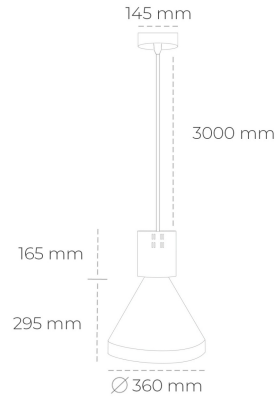

DOWNLIGHT PARTHEN 1 940 23W 23° GREY | ON/OFF

LED	COB
Light colour	4000 [K] |
CRI	90
Led chip flux	2899 [lm]
Luminous flux	2609 [lm]
System power	23 [W]
Luminaire Efficiency	113 [lm/W]
Beam angle	23°
Controller	ON/OFF
MacAdam	3 SDCM

Downlight LED

Suspended LED decorative luminaire. Aluminium housing. Plastic cover included. Available in white, black and grey. Any RAL palette colour available on enquiry. Reflector beams available: 15°, 23°, 38°, 45° and 60°. Maximum power is 31W.

LUMINAIRE

Weight	2,13 [kg]
Protection rating IP , IK , class	IP 20, IK 1,
Luminaire colour	GREY
Cover	Plastic
Operating voltage	220-240V 50-60Hz

Note: All data are typical values. Tolerance of measurements +/-10% System features may change with product improvements due to technical advances.

OPTIONS

RAL colours on enquiry, Casambi on enquiry, DALI on enquiry, Phase-cut dimming on enquiry.

Generated: 26.06.2024

+48 32 388 80 00

www.cora.pl
cora@cora.pl

Street: Ignatza Hakuby 18
41-914 Bytom, Polska