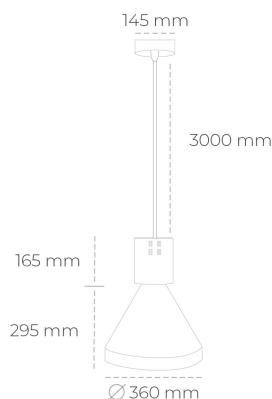

DOWNLIGHT PARTHEN 1 940 27W 15° GREY | ON/OFF

LED	COB
Light colour	4000 [K] |
CRI	90
Led chip flux	3383 [lm]
Luminous flux	3044 [lm]
System power	27 [W]
Luminaire Efficiency	113 [lm/W]
Beam angle	15°
Controller	ON/OFF
MacAdam	3 SDCM

Downlight LED

Suspended LED decorative luminaire. Aluminium housing. Plastic cover included. Available in white, black and grey. Any RAL palette colour available on enquiry. Reflector beams available: 15°, 23°, 38°, 45° and 60°. Maximum power is 31W.

LUMINAIRE

Weight	2,13 [kg]
Protection rating IP , IK , class	IP 20, IK 1,
Luminaire colour	GREY
Cover	Plastic
Operating voltage	220-240V 50-60Hz

Note: All data are typical values. Tolerance of measurements +/-10% System features may change with product improvements due to technical advances.

OPTIONS

RAL colours on enquiry, Casambi on enquiry, DALI on enquiry, Phase-cut dimming on enquiry.

Generated: 26.06.2024

+48 32 388 80 00

www.cora.pl
cora@cora.pl

Street: Ignatza Hakuby 18
41-914 Bytom, Polska