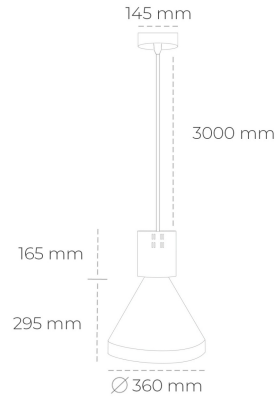

DOWNLIGHT PARTHEN 1 927 19W 45° GREY | ON/OFF

LED	COB
Light colour	2700 [K] |
CRI	80
Led chip flux	2222 [lm]
Luminous flux	1999 [lm]
System power	19 [W]
Luminaire Efficiency	105 [lm/W]
Beam angle	45°
Controller	ON/OFF
MacAdam	3 SDCM

Downlight LED

Suspended LED decorative luminaire. Aluminium housing. Plastic cover included. Available in white, black and grey. Any RAL palette colour available on enquiry. Reflector beams available: 15°, 23°, 38°, 45° and 60°. Maximum power is 31W.

LUMINAIRE

Weight	2,13 [kg]
Protection rating IP , IK , class	IP 20, IK 1,
Luminaire colour	GREY
Cover	Plastic
Operating voltage	220-240V 50-60Hz

Note: All data are typical values. Tolerance of measurements +/-10% System features may change with product improvements due to technical advances.

OPTIONS

RAL colours on enquiry, Casambi on enquiry, DALI on enquiry, Phase-cut dimming on enquiry.

Generated: 26.06.2024

+48 32 388 80 00

www.cora.pl
cora@cora.pl

Street: Ignatza Hakuby 18
41-914 Bytom, Polska