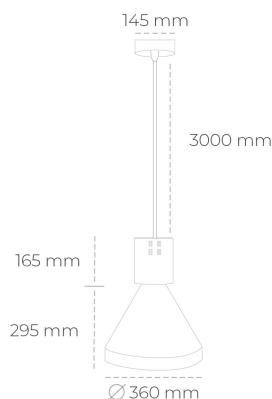

DOWNLIGHT PARTHEN 1 927 19W 23° GREY | ON/OFF

LED	COB
Light colour	2700 [K] |
CRI	80
Led chip flux	2222 [lm]
Luminous flux	1999 [lm]
System power	19 [W]
Luminaire Efficiency	105 [lm/W]
Beam angle	23°
Controller	ON/OFF
MacAdam	3 SDCM

Downlight LED

Suspended LED decorative luminaire. Aluminium housing. Plastic cover included. Available in white, black and grey. Any RAL palette colour available on enquiry. Reflector beams available: 15°, 23°, 38°, 45° and 60°. Maximum power is 31W.

LUMINAIRE

Weight	2,13 [kg]
Protection rating IP , IK , class	IP 20, IK 1,
Luminaire colour	GREY
Cover	Plastic
Operating voltage	220-240V 50-60Hz

Note: All data are typical values. Tolerance of measurements +/-10% System features may change with product improvements due to technical advances.

OPTIONS

RAL colours on enquiry, Casambi on enquiry, DALI on enquiry, Phase-cut dimming on enquiry.

Generated: 26.06.2024

+48 32 388 80 00

www.cora.pl
cora@cora.pl

Street: Ignatza Hakuby 18
41-914 Bytom, Polska