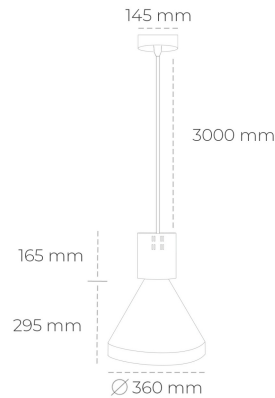

DOWNLIGHT PARTHEN 1 927 25W 15° GREY | ON/OFF

Article number: N221-K0001-RF927-H5-G15-ZA02_650-S1-###

LED	COB
Light colour	2700 [K]
CRI	80
Led chip flux	2888 [lm]
Luminous flux	2599 [lm]
System power	25 [W]
Luminaire Efficiency	104 [lm/W]
Beam angle	15°
Controller	ON/OFF
MacAdam	3 SDCM

Downlight LED

Suspended LED decorative luminaire. Aluminium housing. Plastic cover included. Available in white, black and grey. Any RAL palette colour available on enquiry. Reflector beams available: 15°, 23°, 38°, 45° and 60°. Maximum power is 31W.

LUMINAIRE

Weight	2,13 [kg]
Protection rating IP , IK , class	IP 20, IK 1,
Luminaire colour	GREY
Cover	Plastic
Operating voltage	220-240V 50-60Hz

Note: All data are typical values. Tolerance of measurements +/-10% System features may change with product improvements due to technical advances.