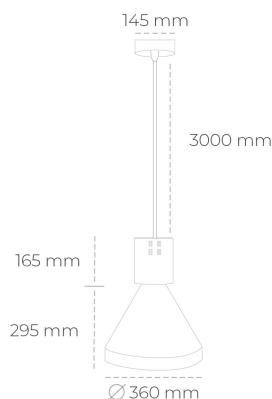

DOWNLIGHT PARTHEN 1 927 10W 15° GREY | ON/OFF

LED	COB
Light colour	2700 [K] |
CRI	80
Led chip flux	1111 [lm]
Luminous flux	999 [lm]
System power	10 [W]
Luminaire Efficiency	100 [lm/W]
Beam angle	15°
Controller	ON/OFF
MacAdam	3 SDCM

Downlight LED

Suspended LED decorative luminaire. Aluminium housing. Plastic cover included. Available in white, black and grey. Any RAL palette colour available on enquiry. Reflector beams available: 15°, 23°, 38°, 45° and 60°. Maximum power is 31W.

LUMINAIRE

Weight	2,13 [kg]
Protection rating IP , IK , class	IP 20, IK 1,
Luminaire colour	GREY
Cover	Plastic
Operating voltage	220-240V 50-60Hz

Note: All data are typical values. Tolerance of measurements +/-10% System features may change with product improvements due to technical advances.

OPTIONS

RAL colours on enquiry, Casambi on enquiry, DALI on enquiry, Phase-cut dimming on enquiry.

Generated: 26.06.2024

+48 32 388 80 00

www.cora.pl
cora@cora.pl

Street: Ignatza Hakuby 18
41-914 Bytom, Polska