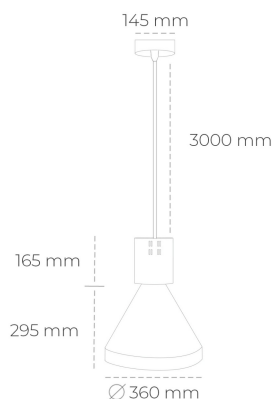

DOWNLIGHT PARTHEN 1 850 23W 23° GREY | ON/OFF

LED	COB
Light colour	5000 [K] |
CRI	80
Led chip flux	3475 [lm]
Luminous flux	3127 [lm]
System power	23 [W]
Luminaire Efficiency	136 [lm/W]
Beam angle	23°
Controller	ON/OFF
MacAdam	3 SDCM

Downlight LED

Suspended LED decorative luminaire. Aluminium housing. Plastic cover included. Available in white, black and grey. Any RAL palette colour available on enquiry. Reflector beams available: 15°, 23°, 38°, 45° and 60°. Maximum power is 31W.

LUMINAIRE

Weight	2,13 [kg]
Protection rating IP , IK , class	IP 20, IK 1,
Luminaire colour	GREY
Cover	Plastic
Operating voltage	220-240V 50-60Hz

Note: All data are typical values. Tolerance of measurements +/-10% System features may change with product improvements due to technical advances.

OPTIONS

RAL colours on enquiry, Casambi on enquiry, DALI on enquiry, Phase-cut dimming on enquiry.

Generated: 26.06.2024

+48 32 388 80 00

www.cora.pl
cora@cora.pl

Street: Ignatza Hakuby 18
41-914 Bytom, Polska