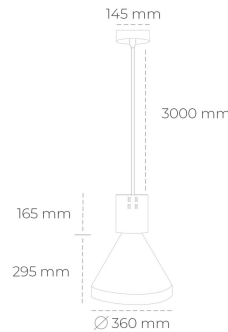

DOWNLIGHT PARTHEN 1 840 31W 60° GREY | ON/OFF

Article number: N221-K0001-RF840-H5-G60-ZA03_800-S1-###

| | |
|----------------------|------------|
| LED | COB |
| Light colour | 4000 [K] |
| CRI | 80 |
| Led chip flux | 4542 [lm] |
| Luminous flux | 4087 [lm] |
| System power | 31 [W] |
| Luminaire Efficiency | 132 [lm/W] |
| Beam angle | 60° |
| Controller | ON/OFF |
| MacAdam | 3 SDCM |

Downlight LED

Suspended LED decorative luminaire. Aluminium housing. Plastic cover included. Available in white, black and grey. Any RAL palette colour available on enquiry. Reflector beams available: 15°, 23°, 38°, 45° and 60°. Maximum power is 31W.

LUMINAIRE

| | |
|-----------------------------------|------------------|
| Weight | 2.13 [kg] |
| Protection rating IP , IK , class | IP 20, IK 1, |
| Luminaire colour | GREY |
| Cover | Plastic |
| Operating voltage | 220-240V 50-60Hz |