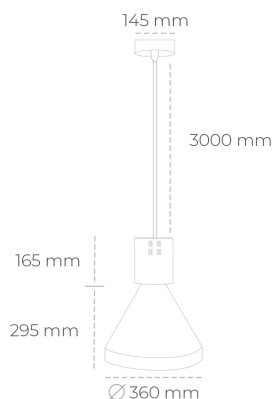

DOWNLIGHT PARTHEN 1 840 25W 15° GREY | ON/OFF

LED	COB
Light colour	4000 [K] |
CRI	80
Led chip flux	3690 [lm]
Luminous flux	3321 [lm]
System power	25 [W]
Luminaire Efficiency	133 [lm/W]
Beam angle	15°
Controller	ON/OFF
MacAdam	3 SDCM

Downlight LED

Suspended LED decorative luminaire. Aluminium housing. Plastic cover included. Available in white, black and grey. Any RAL palette colour available on enquiry. Reflector beams available: 15°, 23°, 38°, 45° and 60°. Maximum power is 31W.

LUMINAIRE

Weight	2,13 [kg]
Protection rating IP , IK , class	IP 20, IK 1,
Luminaire colour	GREY
Cover	Plastic
Operating voltage	220-240V 50-60Hz

Note: All data are typical values. Tolerance of measurements +/-10% System features may change with product improvements due to technical advances.

OPTIONS

RAL colours on enquiry, Casambi on enquiry, DALI on enquiry, Phase-cut dimming on enquiry.

Generated: 26.06.2024

+48 32 388 80 00

www.cora.pl
cora@cora.pl

Street: Ignatza Hakuby 18
41-914 Bytom, Polska