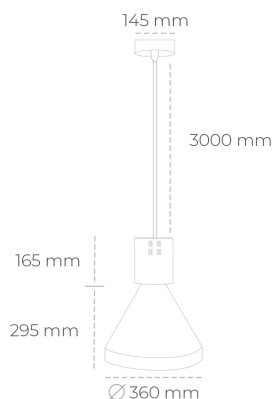

DOWNLIGHT PARTHEN 1 830 19W 45° GREY | ON/OFF

LED	COB
Light colour	3000 [K] |
CRI	80
Led chip flux	2722 [lm]
Luminous flux	2449 [lm]
System power	19 [W]
Luminaire Efficiency	129 [lm/W]
Beam angle	45°
Controller	ON/OFF
MacAdam	3 SDCM

Downlight LED

Suspended LED decorative luminaire. Aluminium housing. Plastic cover included. Available in white, black and grey. Any RAL palette colour available on enquiry. Reflector beams available: 15°, 23°, 38°, 45° and 60°. Maximum power is 31W.

LUMINAIRE

Weight	2,13 [kg]
Protection rating IP , IK , class	IP 20, IK 1,
Luminaire colour	GREY
Cover	Plastic
Operating voltage	220-240V 50-60Hz

Note: All data are typical values. Tolerance of measurements +/-10% System features may change with product improvements due to technical advances.

OPTIONS

RAL colours on enquiry, Casambi on enquiry, DALI on enquiry, Phase-cut dimming on enquiry.

Generated: 26.06.2024

+48 32 388 80 00

www.cora.pl
cora@cora.pl

Street: Ignatza Hakuby 18
41-914 Bytom, Polska