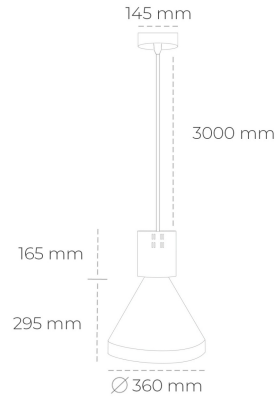

DOWNLIGHT PARTHEN 1 830 25W 38° GREY | ON/OFF

LED	COB
Light colour	3000 [K] |
CRI	80
Led chip flux	3538 [lm]
Luminous flux	3184 [lm]
System power	25 [W]
Luminaire Efficiency	127 [lm/W]
Beam angle	38°
Controller	ON/OFF
MacAdam	3 SDCM

Downlight LED

Suspended LED decorative luminaire. Aluminium housing. Plastic cover included. Available in white, black and grey. Any RAL palette colour available on enquiry. Reflector beams available: 15°, 23°, 38°, 45° and 60°. Maximum power is 31W.

LUMINAIRE

Weight	2,13 [kg]
Protection rating IP , IK , class	IP 20, IK 1,
Luminaire colour	GREY
Cover	Plastic
Operating voltage	220-240V 50-60Hz

Note: All data are typical values. Tolerance of measurements +/-10% System features may change with product improvements due to technical advances.

OPTIONS

RAL colours on enquiry, Casambi on enquiry, DALI on enquiry, Phase-cut dimming on enquiry.

Generated: 26.06.2024

+48 32 388 80 00

www.cora.pl
cora@cora.pl

Street: Ignatza Hakuby 18
41-914 Bytom, Polska