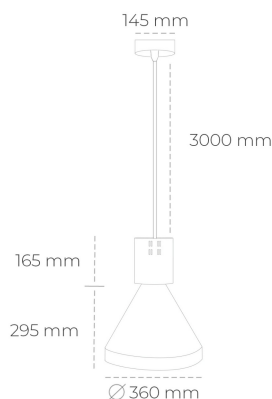

DOWNLIGHT PARTHEN 1 830 23W 15° GREY | ON/OFF

LED	COB
Light colour	3000 [K] |
CRI	80
Led chip flux	3266 [lm]
Luminous flux	2939 [lm]
System power	23 [W]
Luminaire Efficiency	128 [lm/W]
Beam angle	15°
Controller	ON/OFF
MacAdam	3 SDCM

Downlight LED

Suspended LED decorative luminaire. Aluminium housing. Plastic cover included. Available in white, black and grey. Any RAL palette colour available on enquiry. Reflector beams available: 15°, 23°, 38°, 45° and 60°. Maximum power is 31W.

LUMINAIRE

Weight	2,13 [kg]
Protection rating IP , IK , class	IP 20, IK 1,
Luminaire colour	GREY
Cover	Plastic
Operating voltage	220-240V 50-60Hz

Note: All data are typical values. Tolerance of measurements +/-10% System features may change with product improvements due to technical advances.

OPTIONS

RAL colours on enquiry, Casambi on enquiry, DALI on enquiry, Phase-cut dimming on enquiry.

Generated: 26.06.2024

+48 32 388 80 00

www.cora.pl
cora@cora.pl

Street: Ignatza Hakuby 18
41-914 Bytom, Polska