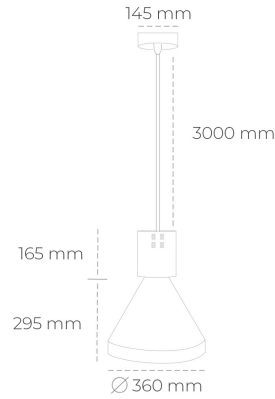

DOWNLIGHT PARTHEN 1 827 27W 45° GREY | ON/OFF

Article number: N221-K0001-RF827-H5-G45-ZA02_700-S1-###

LED	COB
Light colour	2700 [K]
CRI	80
Led chip flux	3772 [lm]
Luminous flux	3394 [lm]
System power	27 [W]
Luminaire Efficiency	126 [lm/W]
Beam angle	45°
Controller	ON/OFF
MacAdam	3 SDCM

Downlight LED

Suspended LED decorative luminaire. Aluminium housing. Plastic cover included. Available in white, black and grey. Any RAL palette colour available on enquiry. Reflector beams available: 15°, 23°, 38°, 45° and 60°. Maximum power is 31W.

LUMINAIRE

Weight	2,13 [kg]
Protection rating IP , IK , class	IP 20, IK 1,
Luminaire colour	GREY
Cover	Plastic
Operating voltage	220-240V 50-60Hz

Note: All data are typical values. Tolerance of measurements +/-10% System features may change with product improvements due to technical advances.